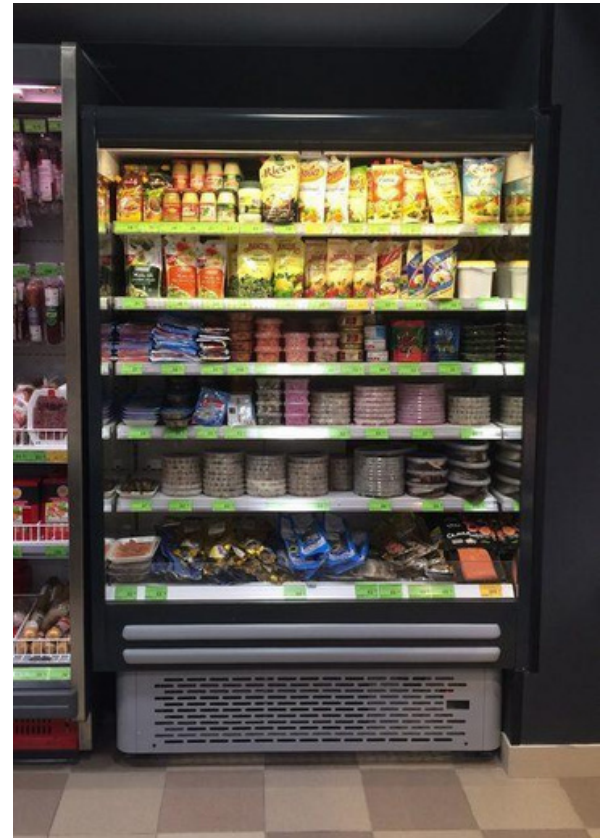

BOSTON S

Open Multideck

33°F ... 50°F
30°F ... 44°F
30°F ... 41°F

Climatic class H1/M1/M2
Humidity 60%
Ambient temp 77°F
Air speed 0,2m/sec

This low profile upright refrigerator is an eye-catching, compact solution to display merchandise. Banners for branding or promotional campaigns can be installed as an option. Its wide temperature range provides for optimal storage of dairy products, meat, fruits, and vegetables. Refrigerated cabinet BOSTON S can be located behind the counter as an additional cabinet for storage.

Standard:

- Sturdy construction suitable for huge loads
- Alternative lengths
- Plastic bumper
- Multiplexable device
- Canopy lighting
- Air curtain
- Wide choice of colors for the exterior and interior (RAL palette)
- Electronic temperature controller with a digital display
- Energy-saving electronically commutated fans
- Polyurethane thermal insulation CFC free.