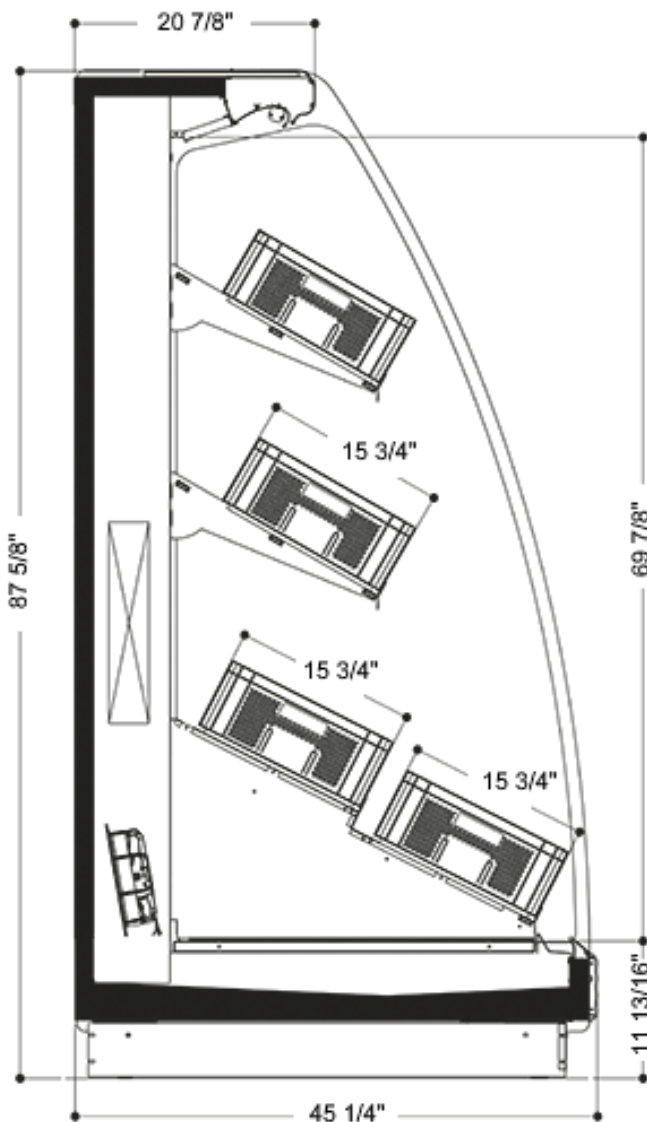

HUDSON VISION F&V

Multideck

30 - 44°F
-1 ... 7°C

Climatic class M2
Humidity 60%
Ambient temp +25°C
Air speed 0,2m/sec

HUDSON VISION F&V

This elegant open multideck HUDSON VISION has an ergonomic design and provides perfect visibility, making products on display the main priority of visual impact. Its compact canopy lighting, panoramic sidewalls and cascade shelving (optional) guarantee perfect visibility from every angle. The optional specific construction of shelves with boxes provides the best way to display fruits and vegetables in a vertical approach. HUDSON VISION features wide-open display area and is also suitable for the preservation and display of prepacked meat, and delicacies.