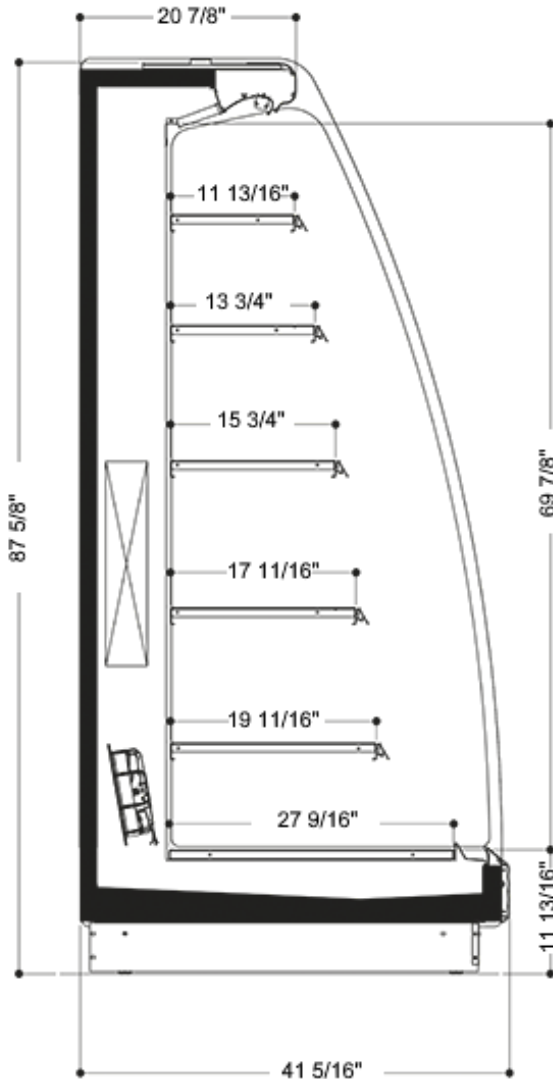

HUDSON VISION

Multideck

30 - 44°F
-1 ... 7°C

Climatic class M2
Humidity 60%
Ambient temp +25°C
Air speed 0,2m/sec

HUDSON VISION H7

NOTE: We reserve the right to change or revise specifications and product design in connection with any feature of our products. Such changes do not entitle the buyer to corresponding changes, improvements, additions, or replacements for equipment previously sold or shipped.

This elegant open multideck HUDSON VISION has an ergonomic design and provides perfect visibility, making products on display the main priority of visual impact. Its compact canopy lighting, panoramic sidewalls and cascade shelving (optional) guarantee perfect visibility from every angle. The optional specific construction of shelves with boxes provides the best way to display fruits and vegetables in a vertical approach. HUDSON VISION features wide-open display area and is also suitable for the preservation and display of prepacked meat, and delicacies.

Standard

- Sturdy construction suitable for huge loads
- Alternative depths and heights
- Plastic bumper
- Multiplexable device
- Canopy lighting
- Wide choice of colors for the exterior and interior (RAL palette)
- Electronic temperature controller with a digital display
- Energy-saving electronically commutated fans
- Polyurethane thermal insulation CFC free.

Remote or Self Contained Multideck for All Medium Temperature Applications

Contact Us

Phone: (347) - 809 3544 Email: contact@rimacold.com