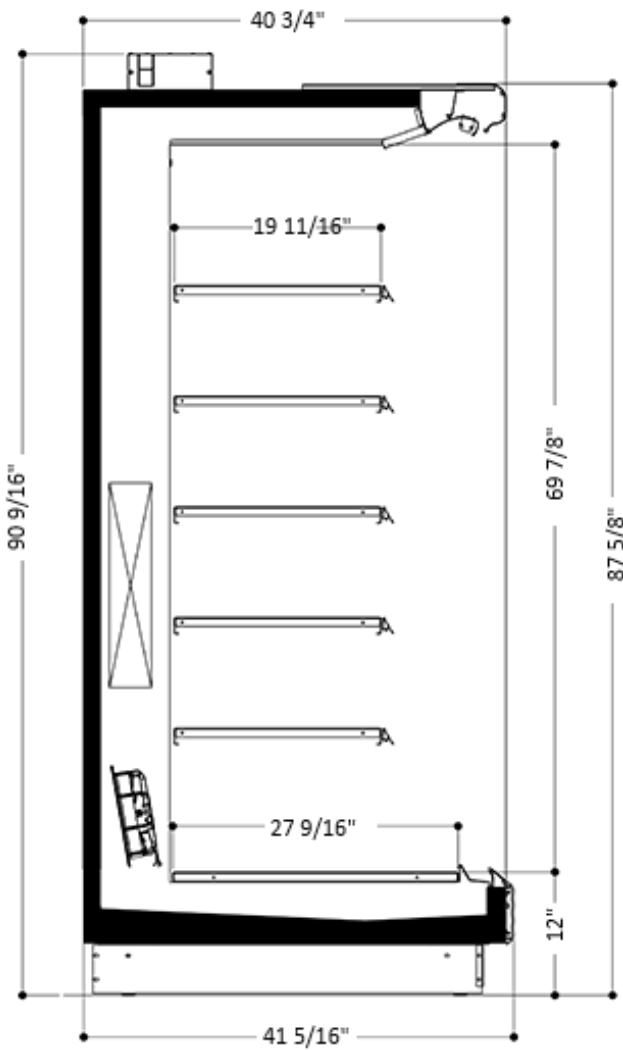

HUDSON XH

Multi-Deck

34 - 44°F / 30 - 41°F
1 - 7°C / -1 - 5°C

Climatic class 3H
Humidity 60%
Ambient temp +25°C
Air speed 0,2m/sec

HUDSON XH7

High Capacity, Multi-Deck Convertible Merchandiser
for All Medium Temperature Applications

NOTE: We reserve the right to change or revise specifications and product design in connection with any feature of our products. Such changes do not entitle the buyer to corresponding changes, improvements, additions, or replacements for equipment previously sold or shipped.

Product images are for illustrative purposes only and may differ from the actual product of the latest design.

RIMASEE

Contact Us

Phone: (347) - 809 3544 Email: contact@rimacold.com