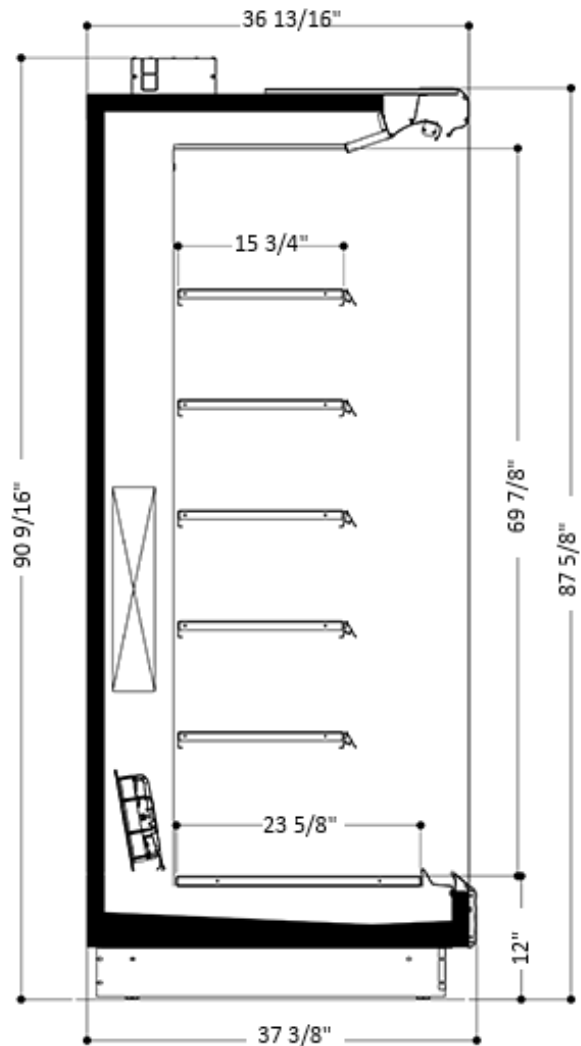

High Capacity, Multi-Deck Convertible Merchandiser
for All Medium Temperature Applications

NOTE: We reserve the right to change or revise specifications and product design in connection with any feature of our products. Such changes do not entitle the buyer to corresponding changes, improvements, additions, or replacements for equipment previously sold or shipped.

RIMASEE

Contact Us

Phone: (347) - 809 3544 Email: contact@rimacold.com