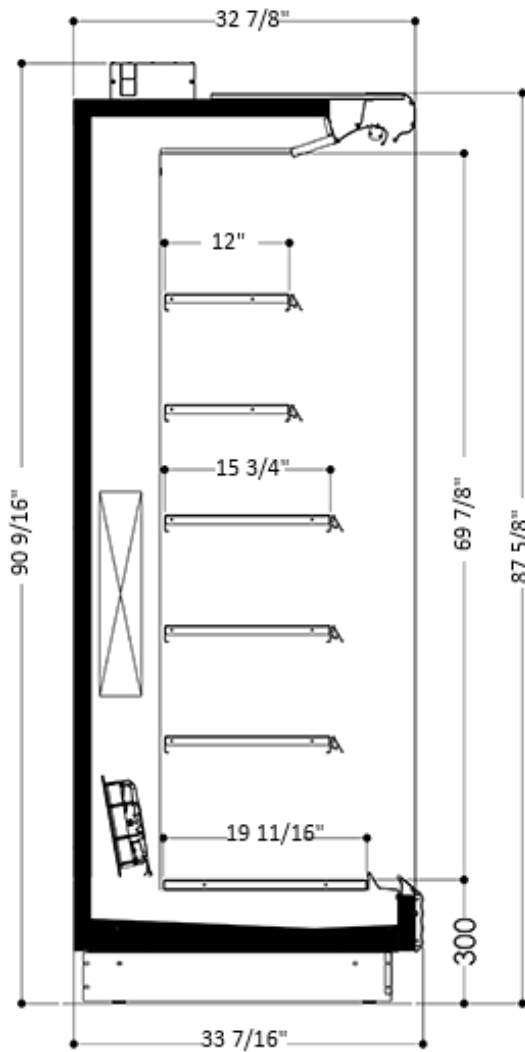

HUDSON XH

Multi-Deck

34 - 44°F / 30 - 41°F
1 - 7°C / -1 - 5°C

Climatic class 3H
Humidity 60%
Ambient temp +25°C
Air speed 0,2m/sec

HUDSON XH5