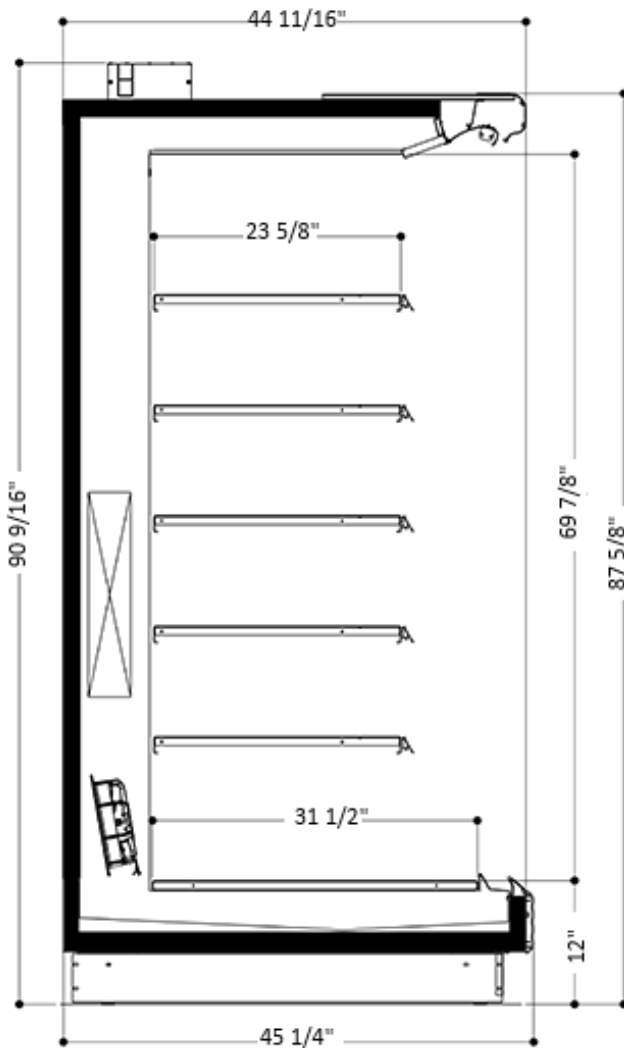

HUDSON XH

Multi-Deck

34 - 44°F / 30 - 41°F
1 - 7°C / -1 - 5°C

Climatic class 3H
Humidity 60%
Ambient temp +25°C
Air speed 0,2m/sec

HUDSON XH8

This large capacity multideck cabinet provides an excellent presentation for any product put on display. Thanks to extensive options of cabinet configurations and accessories, MANHATTAN is an ideal solution for each store type and each product range.

Balanced cold air circulation between the shelves ensures the perfect preservation of merchandise. The powder-coated, zinc-plated metal (1.4 mm thickness) construction serves as a guaranty for durability.

Dual air curtains help save energy. A version of a multideck chiller with doors can be ordered for better energy efficiency or open version – for a high sales turnover.

Night blinds available for reduced energy consumption. This multideck chiller is multiplexable, can be joined into rows or form a separate island.

NOTE: We reserve the right to change or revise specifications and product design in connection with any feature of our products. Such changes do not entitle the buyer to corresponding changes, improvements, additions, or replacements for equipment previously sold or shipped.

High Capacity, Multi-Deck Convertible Merchandiser
for All Medium Temperature Applications

Contact Us

Phone: (347) - 809 3544 Email: contact@rimacold.com