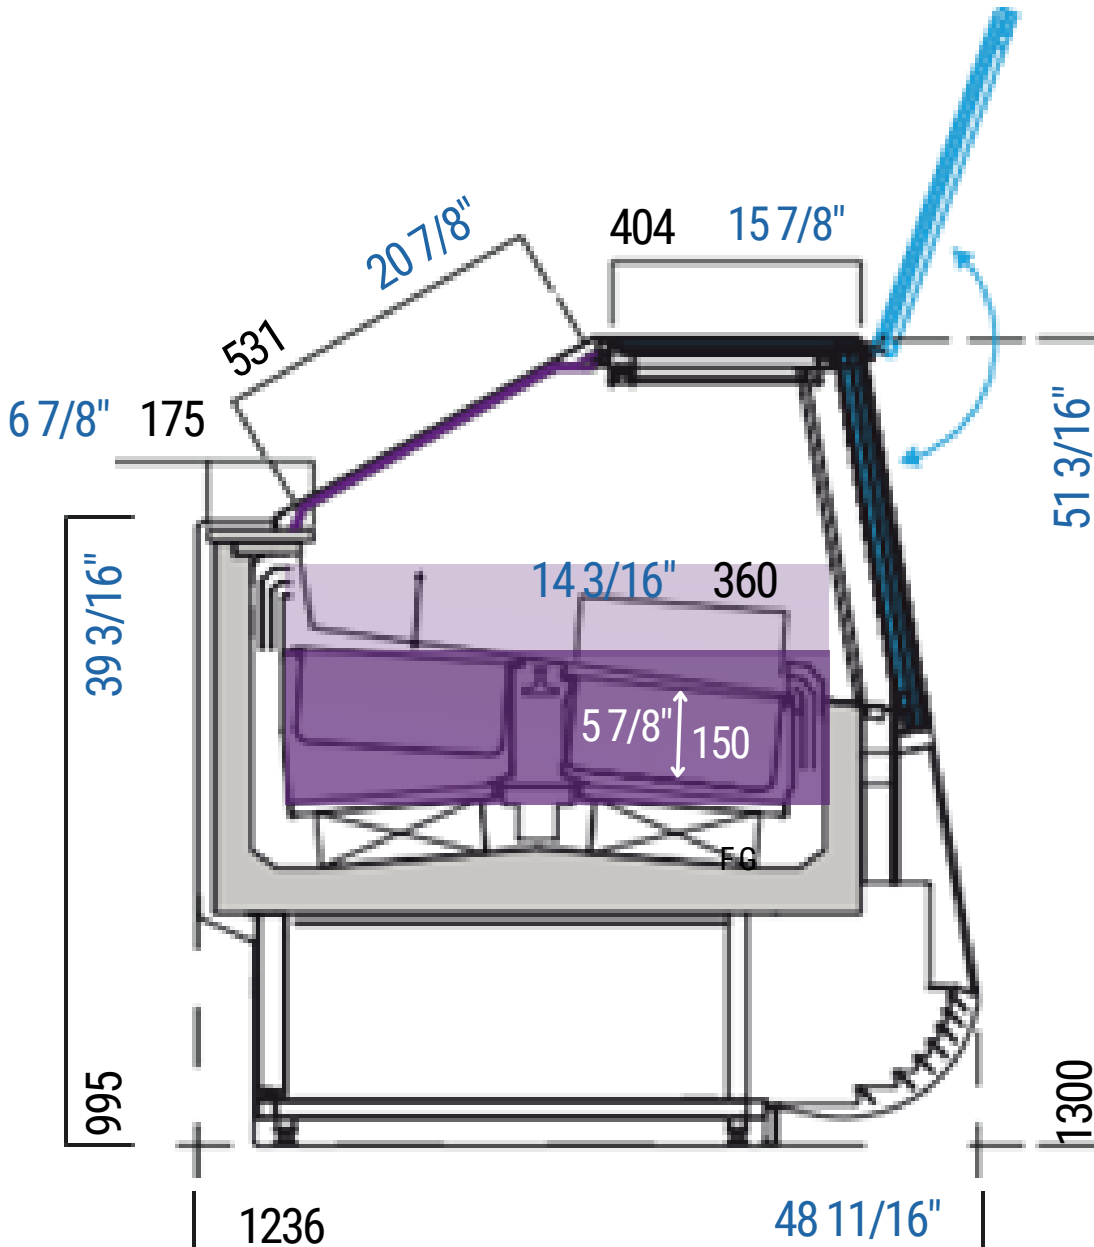

Alaska 1

Plug In Gelato Case

Model: 0080SI92100

(-18... -15 °C)

(-0.4... 4 °F)

Climatic class 4L1

Humidity 60%

Ambient temp 77°F

Air speed 0,2m/sec

NOTE: We reserve the right to change or revise specifications and product design in connection with any feature of our products. Such changes do not entitle the buyer to corresponding changes, improvements, additions, or replacements for equipment previously sold or shipped.

Plug In Gelato Display Case

Available lengths:

- 43 1/2"
- 63 3/16"
- 82 11/16"

Contact Us

Phone: (347) - 809 3544 Email: ronald@rimasee.com